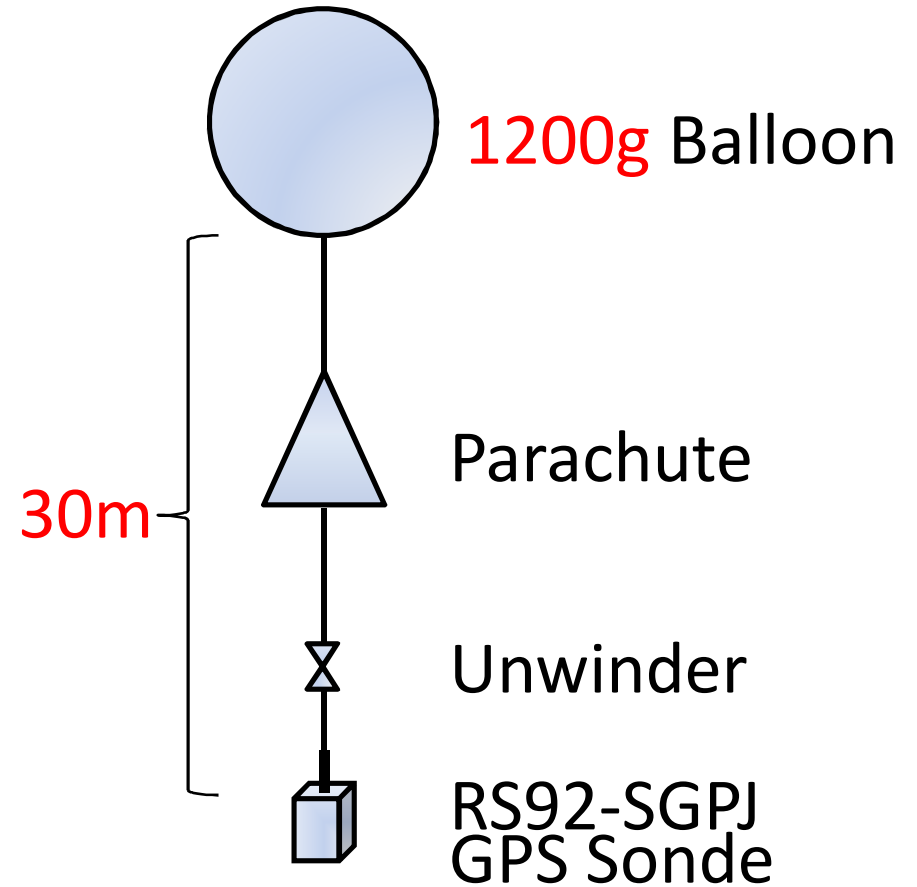

Comparison observation in Tateno

Time(LT)

11:10 **Description** of Tateno's radiosonde observation

- Usually observation
- Today's special observation

11:20 **Move** to the ground and see the comparison observation

11:35 **Launch** of a balloon

11:45 **Luncheon** in this room : You can see real time observation data

Everyday's observation at Tateno

00UTC (09LT : Daytime)

12UTC (21LT : Nighttime)

Ozone sonde observation at Tateno

Once a week 06UTC (15LT : Daytime)

Today's comparison observation