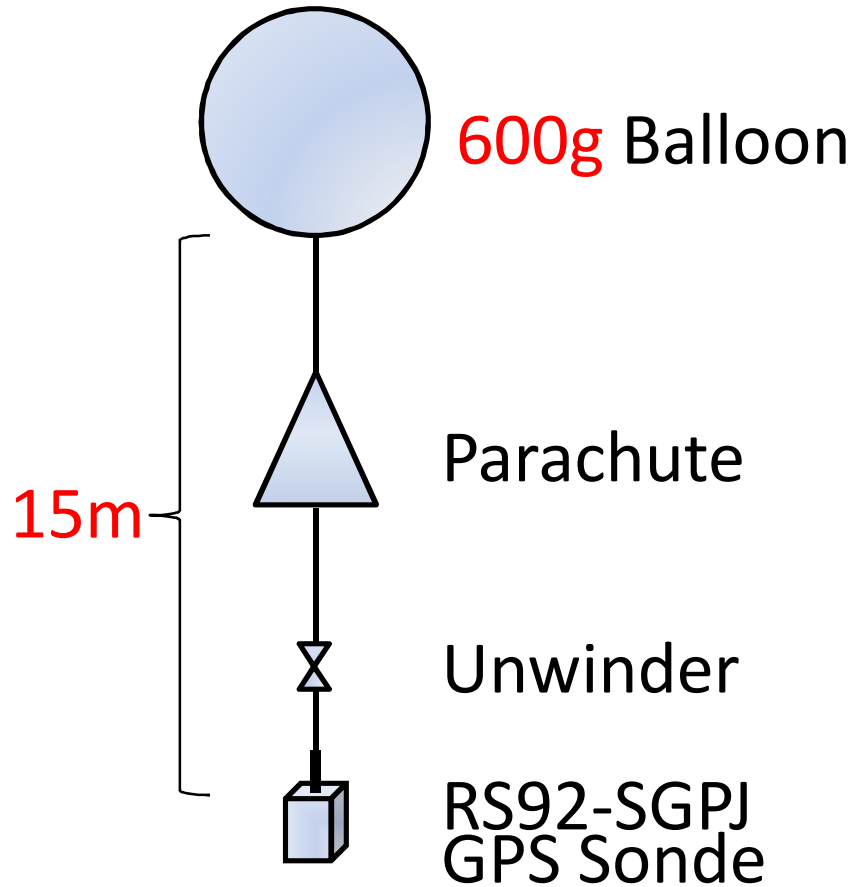

Comparison observation in Tateno

Time(LT)

11:10 **Description** of Tateno's radiosonde observation

- Usually observation
- Today's special observation

11:20 **Move** to the ground and see the comparison observation

11:35 **Launch** of a balloon

11:45 **Luncheon** in this room : You can see real time observation data

Everyday's observation at Tateno

00UTC (09LT : Daytime)

12UTC (21LT : Nighttime)

Ozone sonde observation at Tateno

Once a week 06UTC (15LT : Daytime)

Today's comparison observation