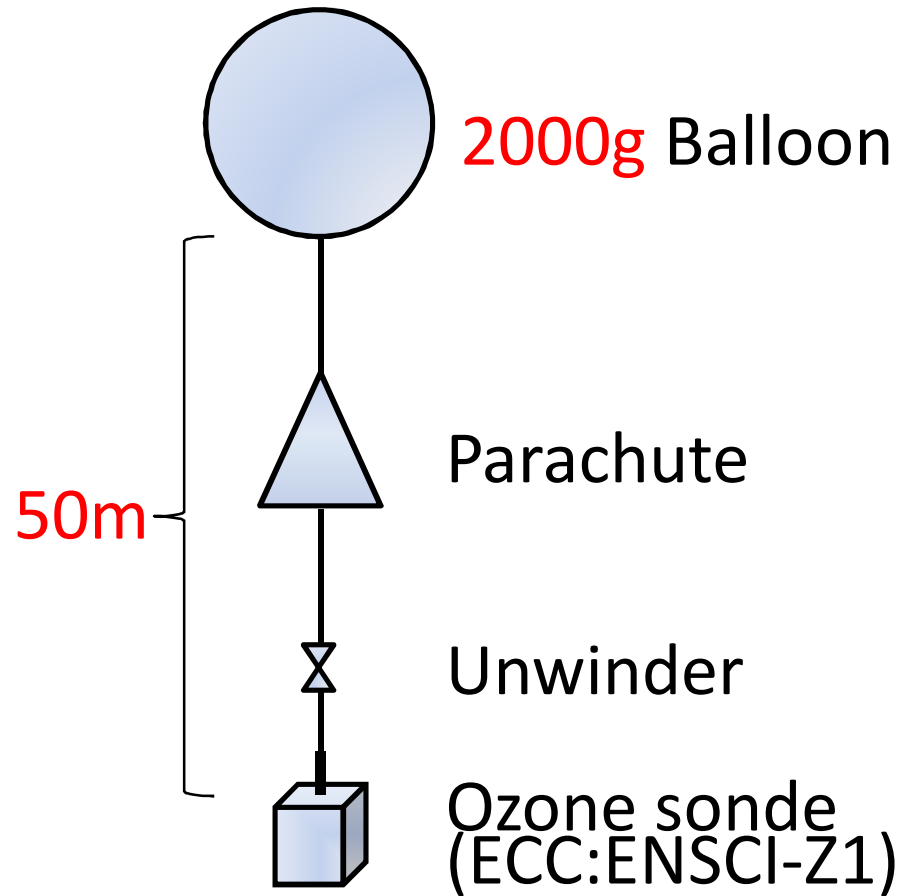

Ozone sonde observation at Tateno

Once a week 06UTC (15LT : Daytime)