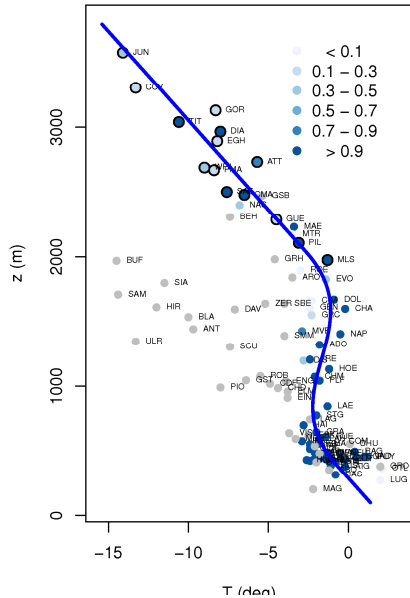

---

The importance of the # of samples,  
both in time and space:

## Crossvalidation of Daily Temperature Gridding

Christof Frei, MeteoSwiss

February 2012

---

# Gridding Method

Schweizerische Eidgenossenschaft  
Confédération suisse  
Confederazione Svizzera  
Confederaziun svizra

TabsD north

TabsD south

$\lambda=0.01$

$\lambda=0.03$