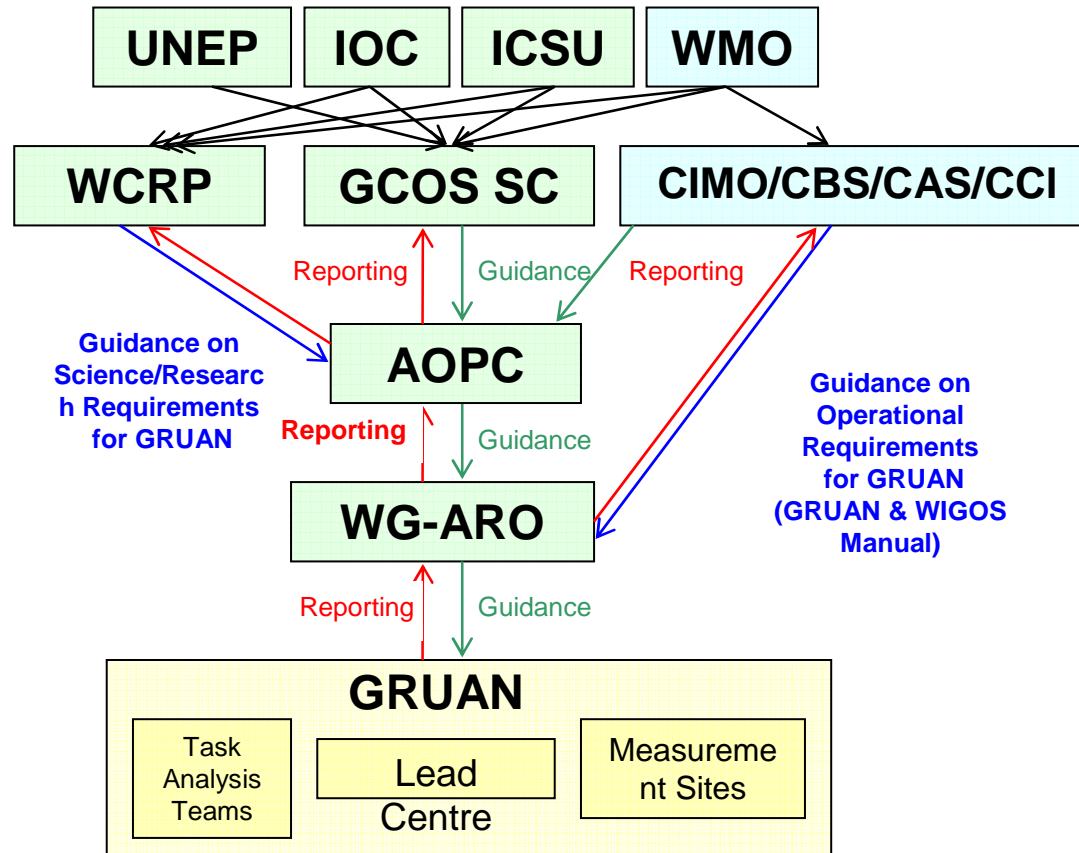

CHANGES TO GRUAN 1

Modify Governance Structure: