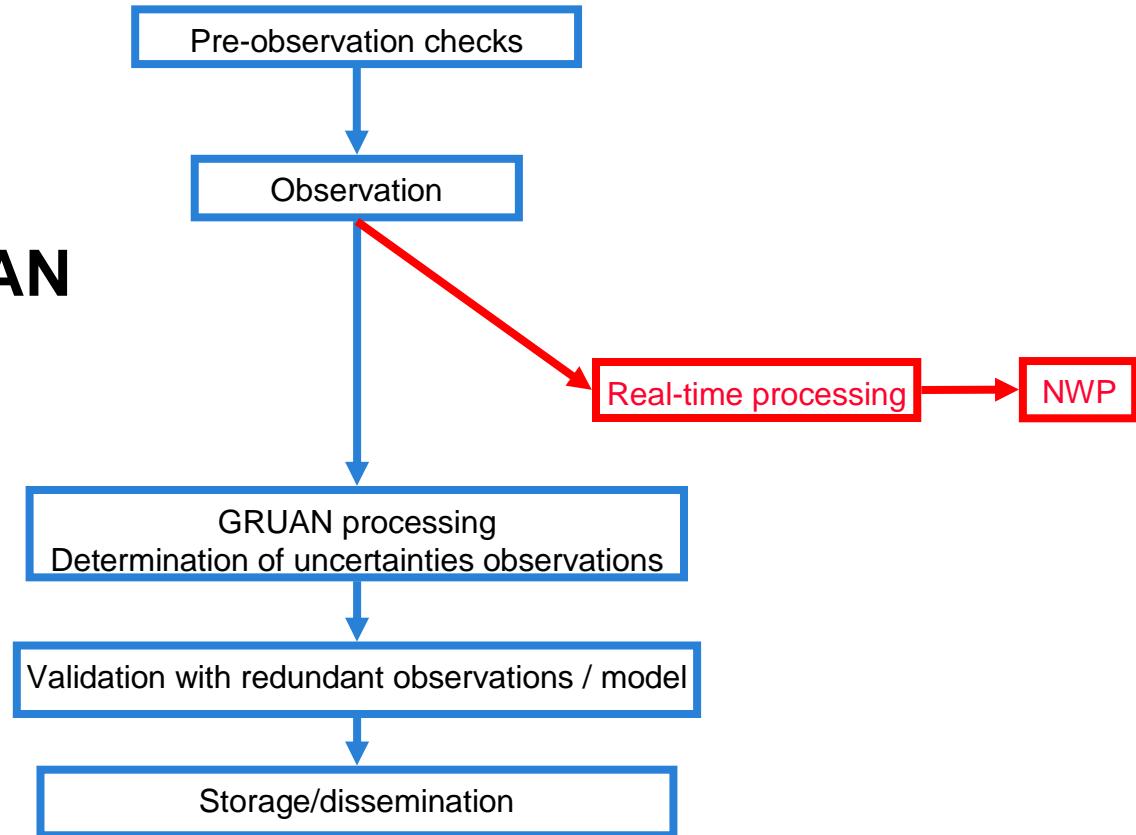

# CHANGES TO GRUAN 2

**Introduce an Independent NRT Operational Data Stream (not GRUAN quality data):**