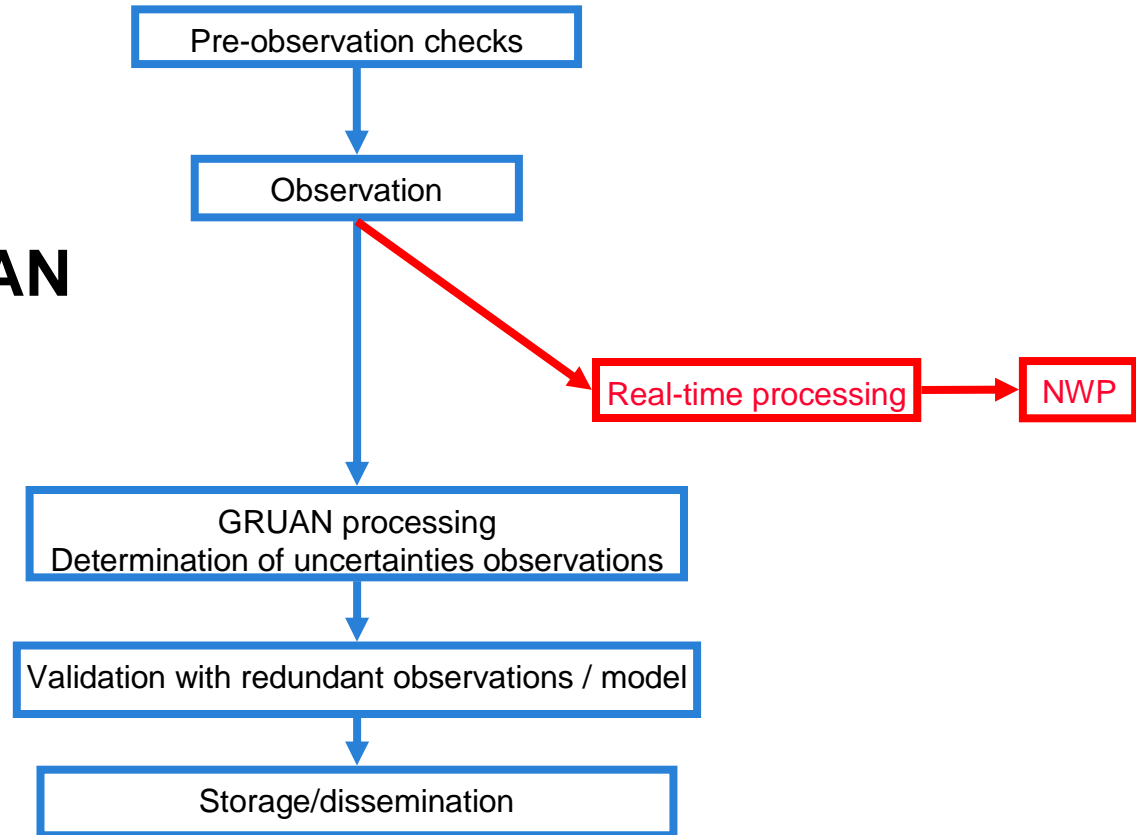

CHANGES TO GRUAN 2

Introduce an Independent NRT Operational Data Stream (not GRUAN quality data):