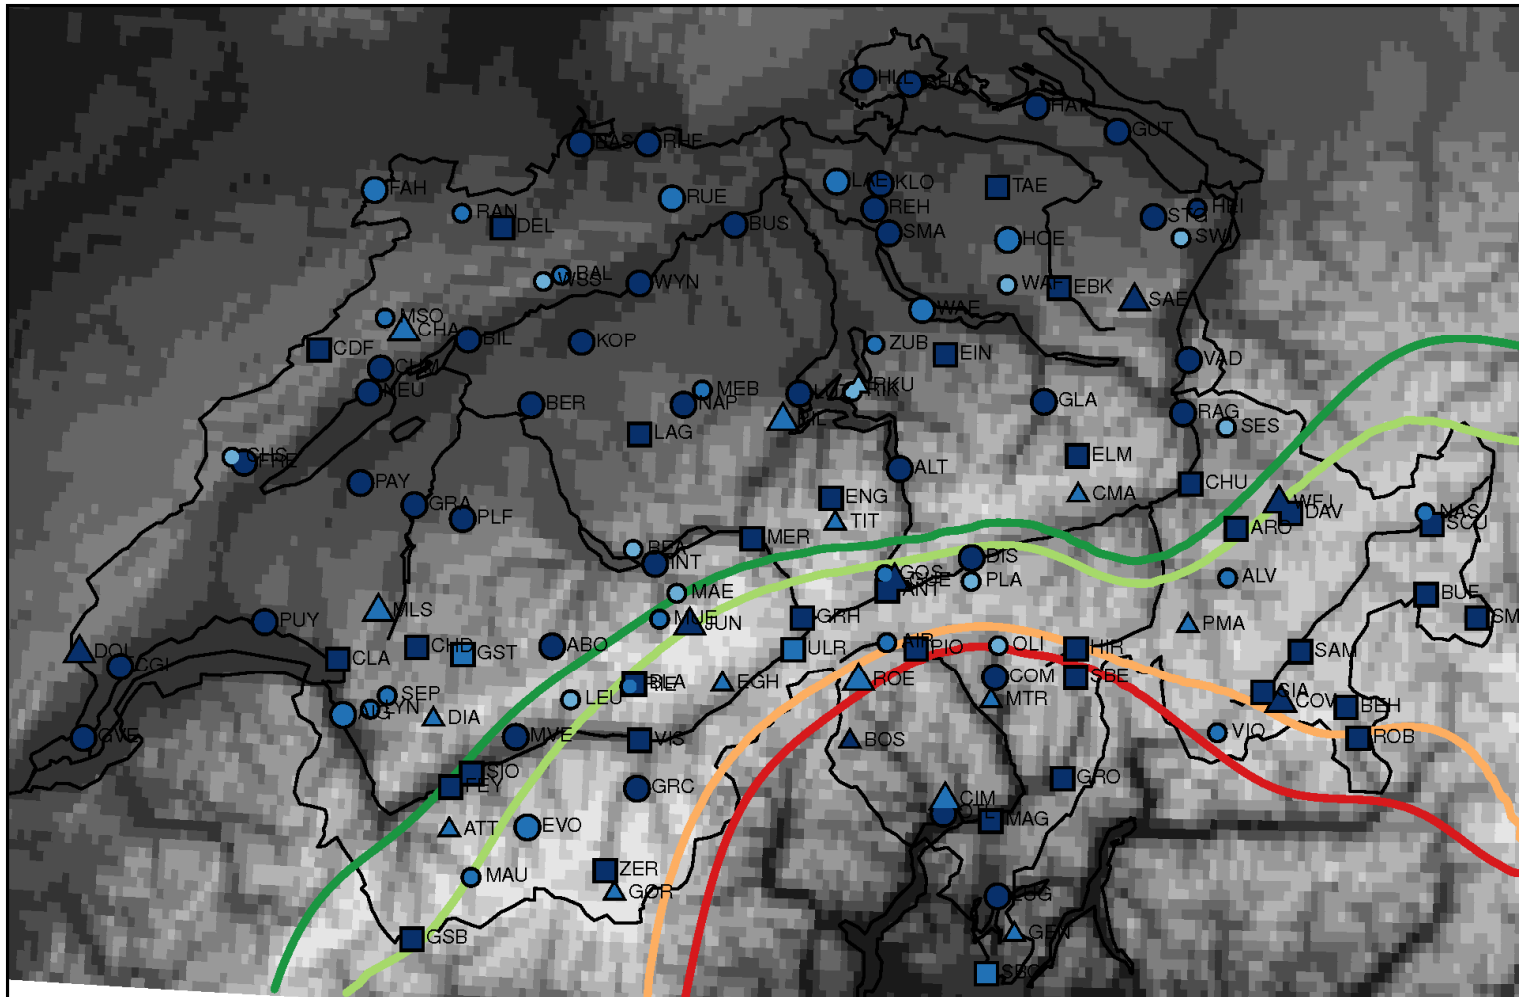

Station Data User

Schweizerische Eidgenossenschaft
Confédération suisse
Confederazione Svizzera
Confederaziun svizra

3000

2500

2000

1500

1100

800

500

300