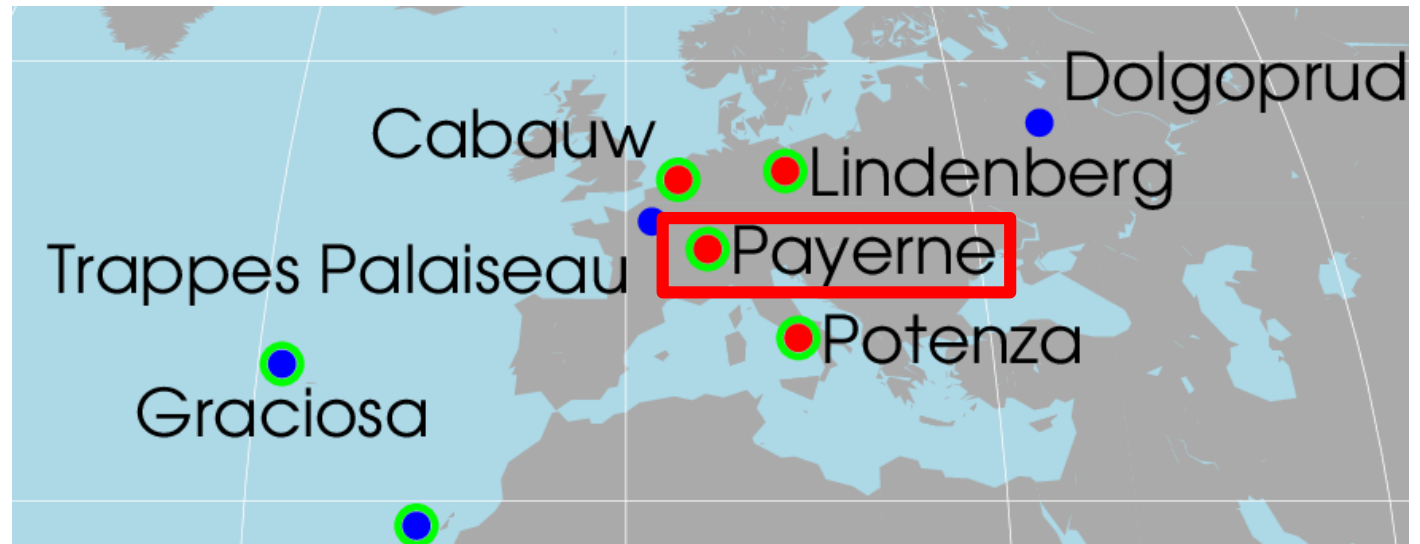

Visiting an old friend

Deutscher Wetterdienst
Wetter und Klima aus einer Hand

ICM-2 Payerne